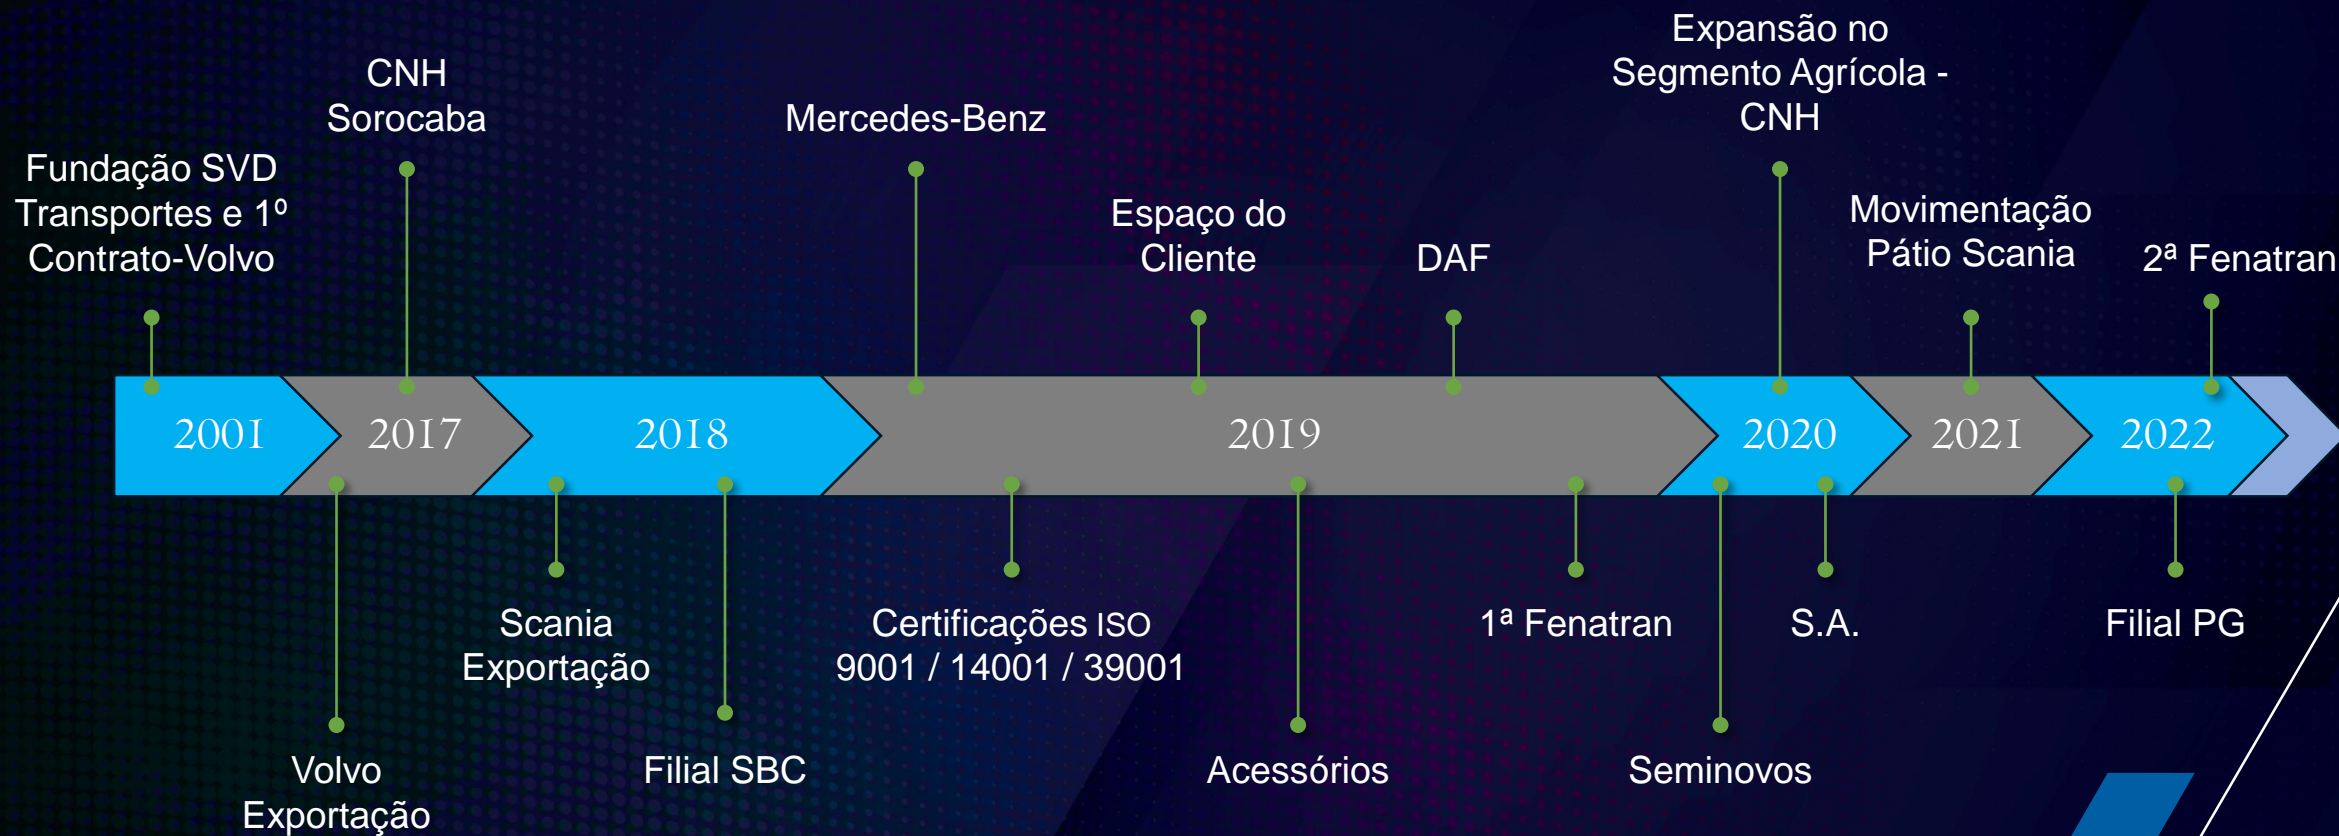

GRUPO
SVD
INSTITUCIONAL

LINHA DO TEMPO

GRUPO SVD

SEMINOVOS

TRANSPORTES &
ARMAZENAGEM

ACESSÓRIOS &
ESPAÇO DO CLIENTE

Serviços

**Transporte
Embarcado de
caminhões e
equipamentos
agrícolas**

SVD ON LINE

The screenshot displays the SVD Online mobile application interface, which is divided into several functional panels:

- Retirada de Veículo (Vehicle Removal):** Features a QR code scanner for "Dados do veículo (Chassi)" and an "Estacionar" (Park) button.
- Dados do veículo (Chassi) (Vehicle Data):** A form containing fields for "Data" (17/08/2022), "Hora" (12:29), and "Fazer leitura Chassi" (Read Chassi).
- Estacionar (Park):** A confirmation screen asking "Caminhão está estacionado e fechado?" (Truck is parked and closed?) with a "Confirma" (Confirm) button and a "Qual pátio?" (Which yard?) dropdown menu.
- Map:** A central map showing the location of multiple vehicles, represented by blue truck icons, in the Jundiaí region.
- Pop-up Details:** A window for vehicle "AZZ0212 Carreta/Baú" (Trailer/Box) showing driver "João da Silva", status "Em trânsito" (In transit), and last position on 14/06/2022 at 19:31.
- Roteiro (Route):** A route summary for 466 km, 6h59min, including a collection point in Belo Horizonte (14/06/2022 08:05) and a delivery point in Geraldina Pires Rocha (15/06/2022 11:24).